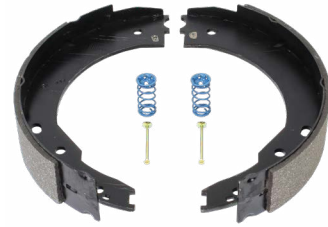

K71-127-00

DEXTER BRAKE ASSEMBLIES

CITY SPRING PRODUCT NUMBER	D365 REFERENCE	PRODUCT DESCRIPTION
DX23-026	K23-026-00	DEXTER 3,500LB ELECTRIC BRAKE, MANUAL ADJUST, LEFT HAND, BOXED
DX23-027	K23-027-00	DEXTER 3,500LB ELECTRIC BRAKE, MANUAL ADJUST, RIGHT HAND, BOXED
DX23-105	K23-105-00	DEXTER 6,000LB ELECTRIC BRAKE, MANUAL ADJUST, LEFT HAND, BOXED
DX23-106	K23-106-00	DEXTER 6,000LB ELECTRIC BRAKE, MANUAL ADJUST, RIGHT HAND, BOXED
DX23-180	K23-180-00	DEXTER 7,000LB ELECTRIC BRAKE, MANUAL ADJUST, LEFT HAND, BOXED
DX23-181	K23-181-00	DEXTER 7,000LB ELECTRIC BRAKE, MANUAL ADJUST, RIGHT HAND, BOXED